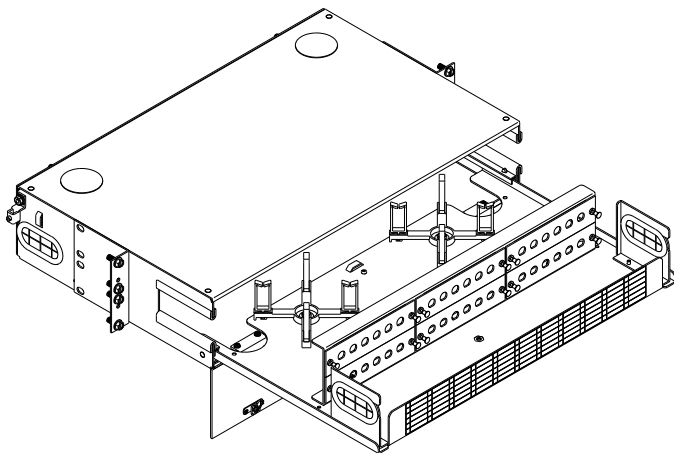

Economy Fiber Optic Distribution Unit

BJ-2116

36 Port Bay Mount

Application

Our line of economy fiber optic distribution Units is designed for adaptability. Aluminum construction for a lighter unit.

Specifications

Capacity: Six Plates
 Dimensions: 3.5" H (2 UI) x 17" W x 11" D
 Weight: 4 lbs.
 Construction: Aluminum
 Color: Off-White or Black

Features

- Terminates 36 fibers with standard 6 port coupler plates
- 19 or 23 inch rack mount
- Improved fiber bend radii
- Slide out fiber termination shelf
- Cable access through sides, top and bottom

Ordering Information

Part Number	Description
BJ-2116B-002	FDU: 2 RU, 6 Plates, Polycarbonate and Metal Doors, White
BJ-2116B-102	FDU: 2 RU, 6 Plates, Polycarbonate and Metal Doors, Black
BJ-2116H-008	FDU: 2 RU, 6 Plates, Flush Mount, Poly and Metal Doors, White
BJ-2116H-206	FDU: 2 RU, 6 Plates, Flush Mount, Poly and Metal Doors, Black
BJ-2116S-003	SPLICE STORAGE UNIT: 2 RU, Pull-Out Tray, White