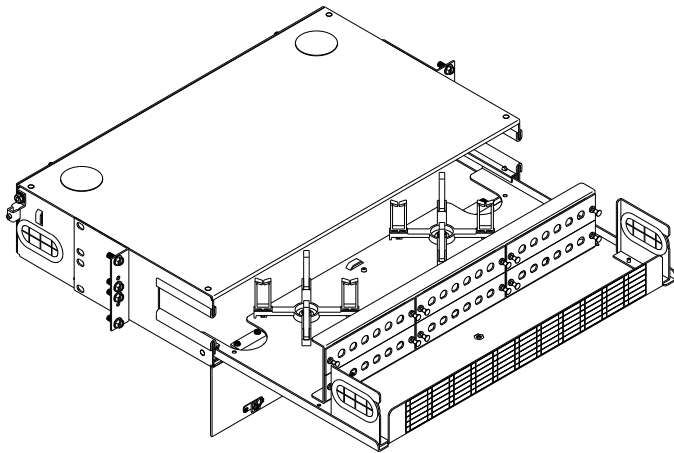

## Application

Our line of economy fiber optic distribution Units is designed for adaptability. Aluminum construction for a lighter unit.

## Specifications

- Capacity: Six Plates
- Dimensions: 3.5" H (2 UI) x 17" W x 11" D
- Weight: 4 lbs.
- Construction: Aluminum
- Color: Off-White or Black