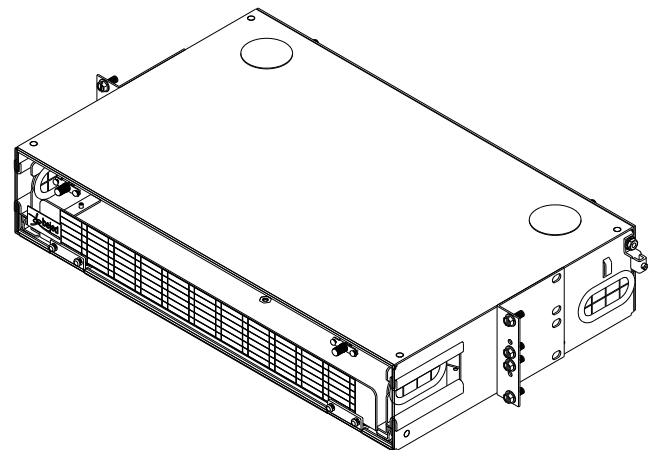

Economy Fiber Optic Distribution Unit

BJ-2116

36 Port Bay Mount

Application

Our line of economy fiber optic distribution Units is designed for adaptability. Aluminum construction for a lighter unit.

Specifications

Capacity: Six Plates
 Dimensions: 3.5" H (2 UI) x 17" W x 11" D
 Weight: 4 lbs.
 Construction: Aluminum
 Color: Off-White or Black

Features

- Terminates 36 fibers with standard 6 port coupler plates
- 19 or 23 inch rack mount
- Improved fiber bend radii
- Slide out fiber termination shelf
- Cable access through sides, top and bottom

Ordering Information

Part Number	Description
BJ-2116B-002	FDU: 2 RU, 6 Plates, Polycarbonate and Metal Doors, White
BJ-2116B-102	FDU: 2 RU, 6 Plates, Polycarbonate and Metal Doors, Black
BJ-2116H-008	FDU: 2 RU, 6 Plates, Flush Mount, Poly and Metal Doors, White
BJ-2116H-206	FDU: 2 RU, 6 Plates, Flush Mount, Poly and Metal Doors, Black
BJ-2116S-003	SPLICE STORAGE UNIT: 2 RU, Pull-Out Tray, White