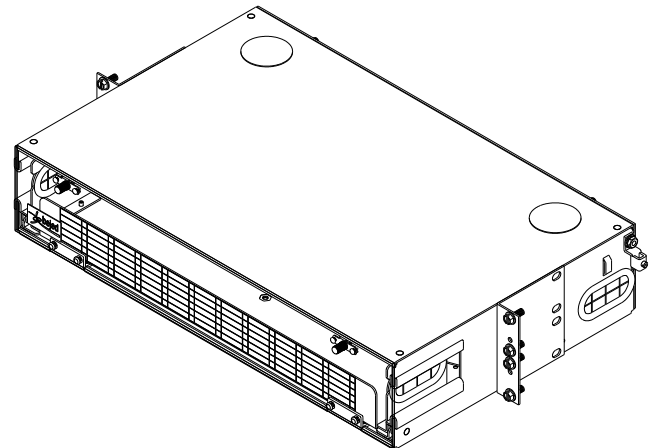

Ordering Information

Part Number	Description
BJ-2116B-002	FDU: 2 RU, 6 Plates, Polycarbonate and Metal Doors, White
BJ-2116B-102	FDU: 2 RU, 6 Plates, Polycarbonate and Metal Doors, Black
BJ-2116H-008	FDU: 2 RU, 6 Plates, Flush Mount, Poly and Metal Doors, White
BJ-2116H-206	FDU: 2 RU, 6 Plates, Flush Mount, Poly and Metal Doors, Black
BJ-2116S-003	SPLICE STORAGE UNIT: 2 RU, Pull-Out Tray, White

BEJED, INC 845 NW Dunbar Avenue, Suite 111 Troutdale, Oregon 97060 503-281-8153 800-232-3533
Fax: 503-281-3339 sales@bejed.com <http://www.bejed.com>