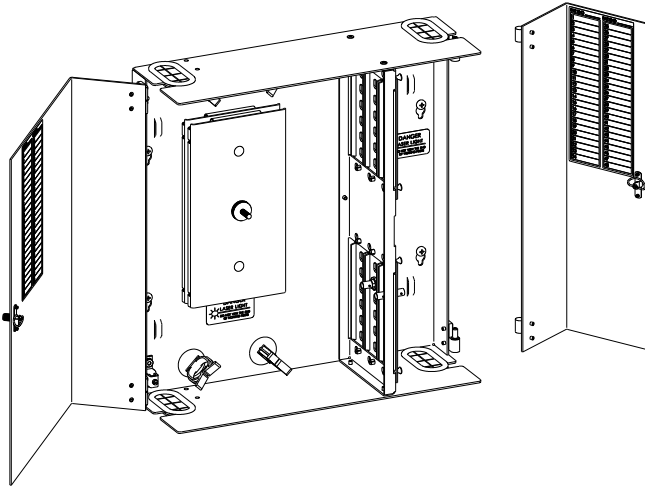

Wall Mount Fiber Optic Distribution Unit

BJ-2137

36 Port Wall Mount

Application

This mid-size wall mount enclosure has room for splicing and is nicely proportioned for easy installation

Specifications

- Capacity: Six Plates
- Dimensions: 13.5" H x 12.75 W x 4.25" D
- Weight: 10 lbs
- Construction: Steel
- Color: Off-white

Features

- Cable entrance/exits top and bottom
- Two removable doors for easy access
- Space for splicing and storage
- Available with dual key locks for added security

Ordering Information

<u>Part Number</u>	<u>Description</u>
BJ-2137A-001	FDU: Wall Mount, 6 Plates, White
BJ-2137A-101	FDU: Wall Mount, 6 Plates, Black
BJ-2137B-002	FDU: Wall Mount, 6 Plates, White, Key Locks
BJ-2137B-102	FDU: Wall Mount, 6 Plates, Black, Key Locks