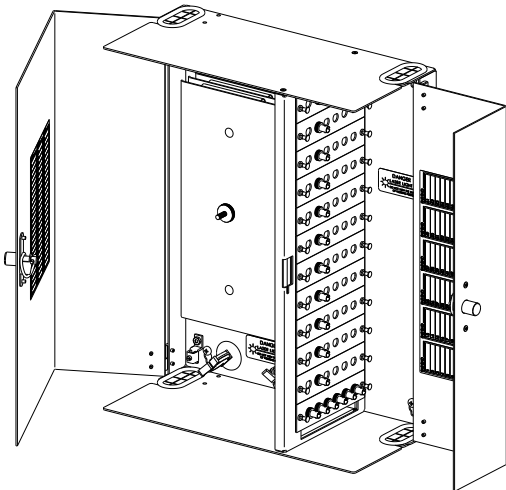

# Wall Mount Fiber Optic Distribution Unit

## Application

This mid-size wall mount enclosure has room for splicing and is nicely proportioned for easy installation

## Specifications

Capacity:	Twelve Plates
Dimensions:	13.5" H x 16.25" W x 6.6" D
Weight:	11 lbs
Construction:	Aluminum
Color:	Off-white

## Features

- Cable entrance/exits top and bottom
- Two removable doors for easy access
- Space for splicing and storage
- Available with dual key locks for added security